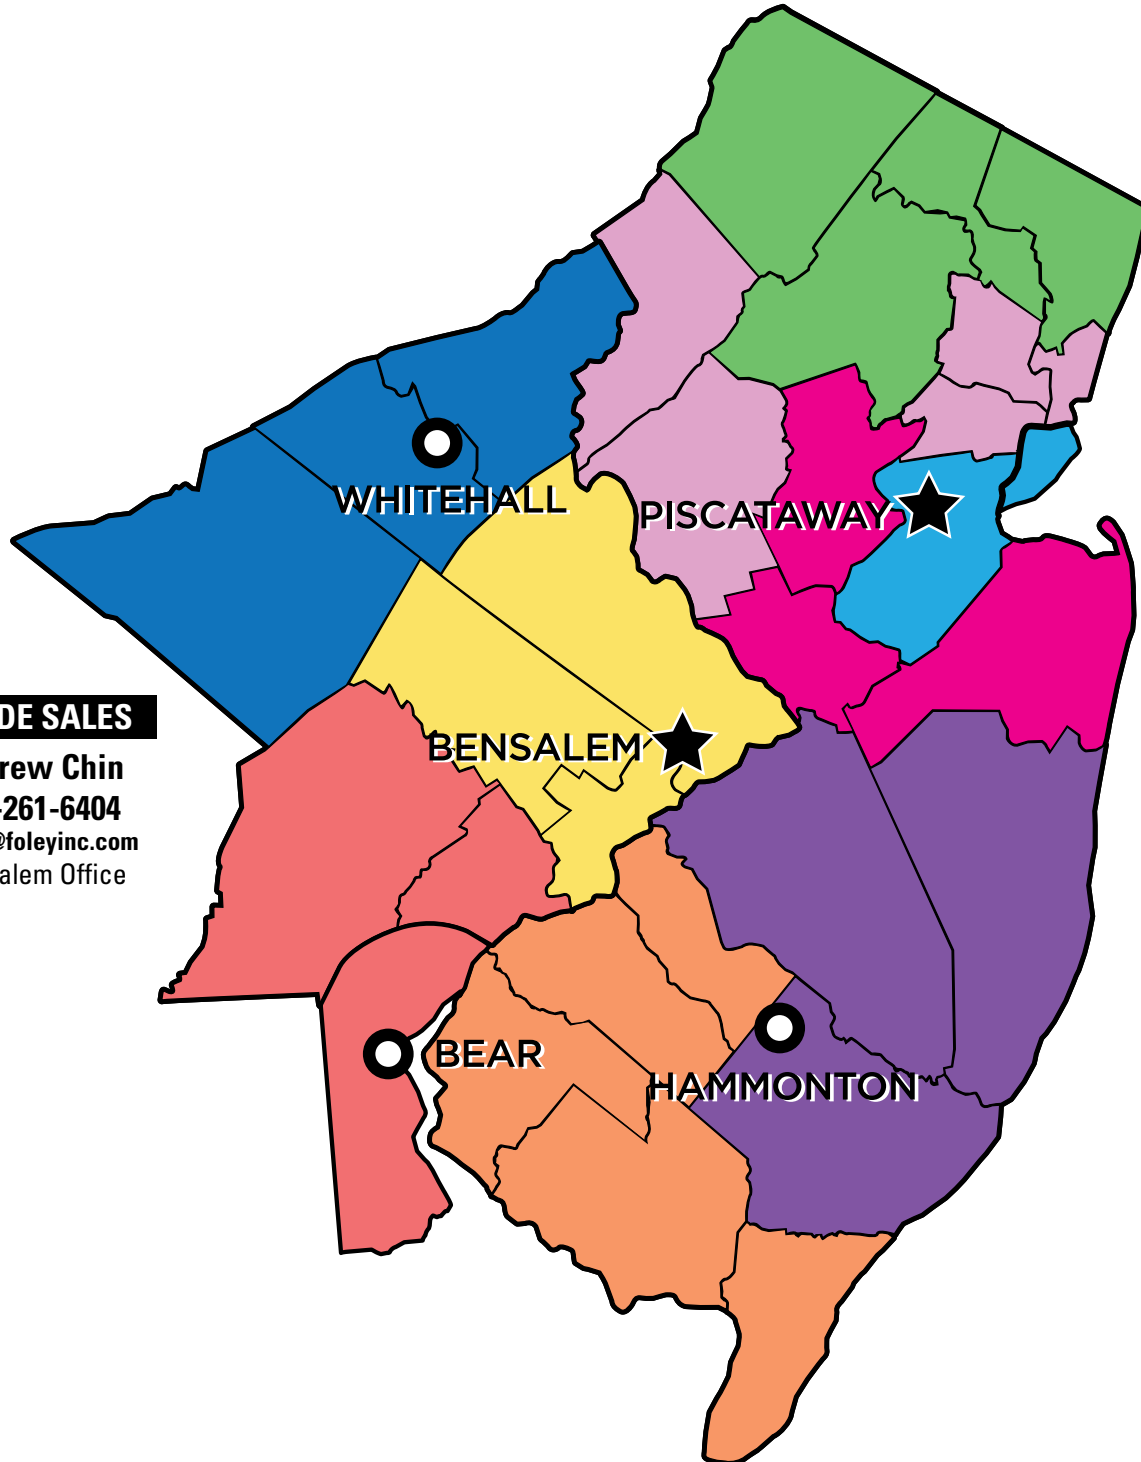

FIND YOUR LOCAL SALES REPRESENTATIVE

Jason Fischer

484-357-8555

jfischer@ransome.com

Berks, Lehigh,
Northampton

Brett Barratt

732-589-0732

bbarratt@foleyinc.com

Warren, Hunterdon,
Hudson, Union, Essex

Pat Togno

732-841-7594

ptogno@foleyinc.com

Sussex, Passaic,
Morris, Bergen

Jon Musicant

732-742-1909

jmusicant@foleyinc.com

Somerset, Mercer,
Monmouth

Scott Sarfert

732-261-5346

ssarfert@foleyinc.com

Middlesex, Richmond

INSIDE SALES

Andrew Chin

732-261-6404

achin@foleyinc.com

Bensalem Office

INSIDE SALES

Mike Slater

732-343-1918

[mslater@foleyinc.com](mailto:m Slater@foleyinc.com)

Piscataway Office

Jeff Dague

215-416-5095

jdague@ransome.com

Chester, Delaware,
New Castle

Don VanDemark

267-618-6628

dvandemark@ransome.com

Bucks, Montgomery,
Philadelphia

Carmen Pino

609-440-6319

cpino@ransome.com

Camden, Gloucester, Salem,
Cumberland, Cape May

Tom Alfano

732-261-8430

talfano@foleyinc.com

Burlington, Ocean,
Atlantic