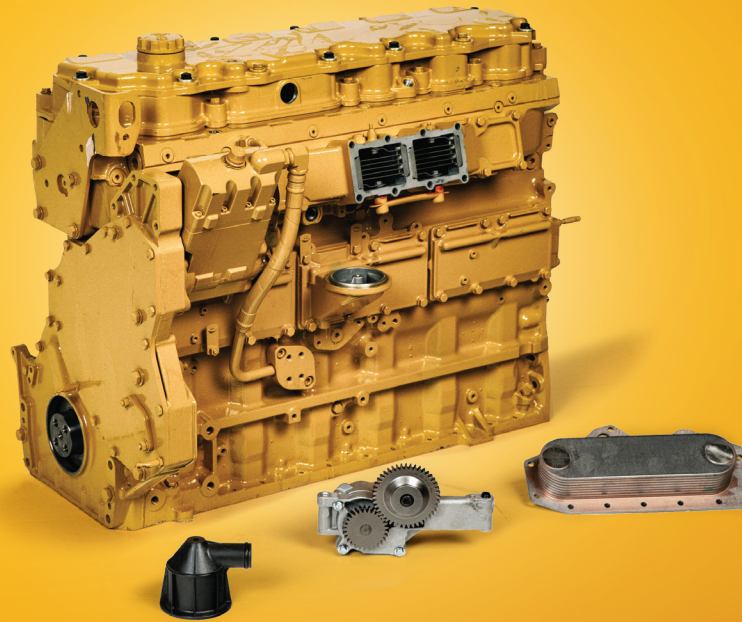

SAVE \$1,000 IN CASH. GET \$3,100 MORE IN PARTS.

GET MORE FOR YOUR MONEY WITH A CAT®
REMAN 3126B/E OR C7 LONG BLOCK

Cat® Reman long blocks come standard with thousands of dollars in parts others don't include. And right now, you pay less upfront—\$1,000 less—to get all that extra value.

**CAT REMAN LONG BLOCKS INCLUDE THESE PARTS
OTHER REMANUFACTURED LONG BLOCKS DON'T:**

HEUI Pump	\$1,401.04
HEUI Lines	\$176.74
Valve Cover / Hardware & Gaskets	\$439.13
Valve Cover Base / Hardware & Gaskets	\$760.61
Air Inlet Heater & Cover Assembly	\$382.40
TOTAL VALUE ¹	\$3,159.92

**THAT ADDED VALUE MEANS A CAT REMAN
LONG BLOCK ACTUALLY COSTS YOU LESS:**

CAT REMAN LONG BLOCK		OTHER REMAN LONG BLOCK	
Long Block Cost ²	\$10,027.76	Engine Cost ³	\$7,499.00
Additional Parts Cost ²	\$0.00	Additional Parts Cost ³	\$3,159.92
Added Labor Cost ²	\$0.00	Added Labor Cost ³	\$250.00
2019 Discount	(\$1,000.00)		
TOTAL COST	\$9,027.76		\$10,908.92

**PLUS, A CAT REMAN LONG BLOCK OFFERS
BIG QUALITY & WARRANTY ADVANTAGES:**

CAT REMAN LONG BLOCK	OTHER REMAN LONG BLOCK
Remanufactured to original specifications to meet Caterpillar quality standards	Reverse-engineered using non-genuine parts
Core acceptance based on simple, visual criteria	Core deductions based on condition
12-month unlimited-mile warranty – all components ⁴	12-month unlimited-mile warranty – limits apply ⁵
Nationwide warranty network with no commercial exclusions	Limited warranty network – commercial exclusions apply
12-month towing coverage	No towing coverage