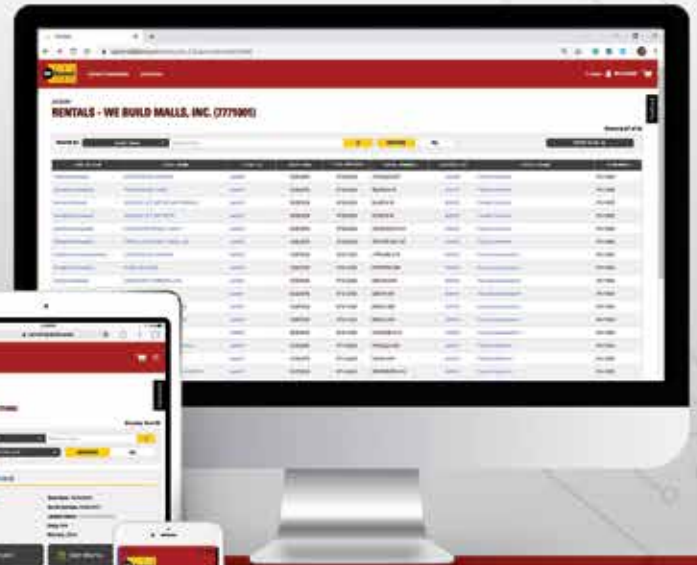

**Search for  
Equipment**

**Extend or  
End Rentals**

**Request  
a Quote**

**View Rental  
Rates**

**Access  
24/7**

**VISIT [CatRentalStore.com](http://CatRentalStore.com)**

The CatRentalStore.com customer portal is available only at participating dealers. Contact your local dealer for more information.