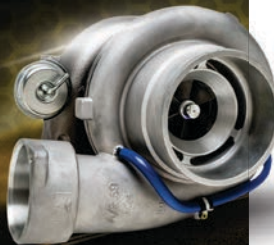

\$1000 OFF

**CAT REMAN
LONG BLOCKS****

\$450 OFF 6

**OR \$75 OFF SINGLE NEW
OR CAT REMAN HEAVY-
DUTY FUEL INJECTORS**

**CAT REMAN
WATER
PUMPS**

**FULL CORE CREDIT
FOR ANY AFTERMARKET CORE**

\$1500 OFF

**CAT REMAN
HEAVY-DUTY
ENGINES**